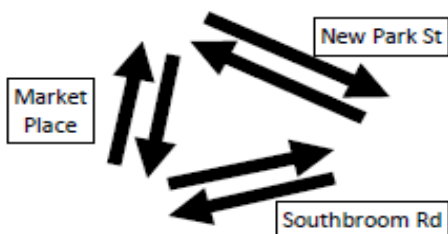

Devizes Carnival Procession 2014 Road Closure Summary

Planned Time	Actual Time	Team	Location	Action	Comments	
16:00		P	Sidmouth St	Closed		
16:45		P	Sheep St	Closed	Remain Closed until 8pm	
17:00		P	Station Rd	Closed	TOWN CENTRE OPEN	
17:00		P	Snuff St	Closed		
17:15		2&3	New Park St	Closed	Westbound	
17:15		2	Green Roundabout	Part Closed		
17:15		2	Roses Roundabout	Part Closed		
17:30		3	Monday Market St	Closed		
17:30		3	New Park Rd	Closed		
18:00		3	Sainsburys Roundabout	Closed		
18:00		3	New Park St	Closed		
18:00		2	Sidmouth St	Open for procession		
18:00		G	Nursted Rd	Closed		Inbound
18:00		G	Morrisons Roundabout	Closed		Inbound
18:00		2	Green Roundabout	Set		
18:05		6	Southbroom Rd	Closed		
18:05		2	Roses Roundabout	Closed		
18:10		G	Nursted Rd	Closed		
18:10		G	Morrisons Roundabout	Closed		
18:30		4	Brewery Corner	Closed		
18:30		6	Long St	Closed		
18:30		4&6	Market Place	Closed		
18:55		2	Green Roundabout	Reset	TOWN CENTRE CLOSED	
18:55		2	Nursted Rd	Open		
19:00		2&3	Gains Lane	Open		
19:00		6	Southbroom Rd	Open	Manual Marshalling from 19:15	
19:00		2	Sidmouth St	Closed		
19:00		2	Roses Roundabout	Clear		Manual Marshalling
19:00		2	Morrisons Roundabout	Open		
19:30		2,3&4	New Park St	Open		
19:30		3	New Park Rd	Open		
19:30		3	Sainsburys Roundabout	Open		
19:30		2&3	Monday Market St	Open		
20:00		4	All Roads	Open	ALL ROADS OPEN	

KEY

The main routes through the Town Centre form a triangle:

The arrows above indicate the roads that are open during each timeslot throughout the Carnival Procession